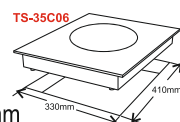

Buffer Induction

TS-22C01A
 Power : 2.2Kw
 Size : 302x374x80mm
 Cutout Size : 280x355mm

Buffer Induction

with
SCHOTT CERAN®
 GLASS

TS-26C01
 Power : 2.6Kw
 Size : 300x450x80mm
 Cutout Size : 270x420mm

TS-3503
 Power : 3.5Kw
 Size : 360x360x95mm
 Cutout Size : 338x338mm

TS-35C06
 Power : 3.5Kw
 Size : 350x435x150mm
 Cutout Size : 330x410mm

Buffer Induction

TS-20C08
 Power : 2Kw
 Size : 300x300x70mm
 Size of Control Box : 128x42mm

STELLA 德昕®

Commercial Inductions

TS-3501
Power : 3.5Kw
Size : 410x380x95mm

TS-3502
Power : 3.5Kw
Size : 410x380x135mm

TS-5006
Power : 5Kw
Size : 350x410x105mm

TS-30C01
Power : 3.0Kw
Size : ϕ 328xH90mm
Embedded Size : ϕ 318mm
Size of Control Box : 128x42mm

TS-21C02A
Power : 2.1Kw
Size : 400x300x40mm

DOUBLE INDUCTION

TS-34C01
Power : 3.4Kw
Size : 735x435x65mm
Cutout Size : 680x400mm

WITH
SCHOTT
CERAN®
GLASS

TS-32C01
Power : 3.2Kw
Size : 290x510x80mm
Cutout Size : 264x488mm

STELLA 德昕®

Commercial Kitchen Inductions