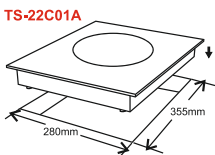

STELLA 德昕®

Commercial Inductions

Buffer Induction

TS-678
 Power : 2.2Kw
 Size : 316x316mm
 Size of Control Box : 128x42mm

Buffer Induction

with
SCHOTT CERAN®
 GLASS

TS-678 (with schott ceran glass)
 Power : 2.2Kw
 Size : 316x316mm
 Size of Control Box : 128x42mm

Buffer Induction

TS-22C01A
 Power : 2.2Kw
 Size : 302x374x80mm
 Cutout Size : 280x355mm

Buffer Induction

with
SCHOTT CERAN®
 GLASS

TS-26C01
 Power : 2.6Kw
 Size : 300x450x80mm
 Cutout Size : 270x420mm

TS-3503
 Power : 3.5Kw
 Size : 360x360x95mm
 Cutout Size : 338x338mm

TS-35C06
 Power : 3.5Kw
 Size : 350x435x150mm
 Cutout Size : 330x410mm

Buffer Induction

TS-20C08
 Power : 2Kw
 Size : 300x300x70mm
 Size of Control Box : 128x42mm

STELLA 德昕®

Commercial Inductions

TS-3501
Power : 3.5Kw
Size : 410x380x95mm

TS-3502
Power : 3.5Kw
Size : 410x380x135mm

TS-5006
Power : 5Kw
Size : 350x410x105mm

TS-30C01
Power : 3.0Kw
Size : ϕ 328xH90mm
Embedded Size : ϕ 318mm
Size of Control Box : 128x42mm

TS-21C02A
Power : 2.1Kw
Size : 400x300x40mm