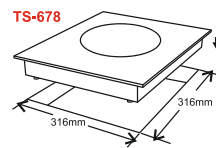

STELLA 德昕®

Commercial Inductions

Buffer Induction

TS-678
 Power : 2.2Kw
 Size : 316x316mm
 Size of Control Box : 128x42mm

Buffer Induction

with
SCHOTT CERAN®
 GLASS

TS-678 (with schott ceran glass)
 Power : 2.2Kw
 Size : 316x316mm
 Size of Control Box : 128x42mm

Buffer Induction

TS-22C01A
 Power : 2.2Kw
 Size : 302x374x80mm
 Cutout Size : 280x355mm

Buffer Induction

with
SCHOTT CERAN®
 GLASS

TS-26C01
 Power : 2.6Kw
 Size : 300x450x80mm
 Cutout Size : 270x420mm

TS-3503
 Power : 3.5Kw
 Size : 360x360x95mm
 Cutout Size : 338x338mm

TS-35C06
 Power : 3.5Kw
 Size : 350x435x150mm
 Cutout Size : 330x410mm

Buffer Induction

TS-20C08
 Power : 2Kw
 Size : 300x300x70mm
 Size of Control Box : 128x42mm

STELLA 德昕®

Commercial Inductions

TS-3501
Power : 3.5Kw
Size : 410x380x95mm

TS-3502
Power : 3.5Kw
Size : 410x380x135mm

TS-5006
Power : 5Kw
Size : 350x410x105mm

TS-30C01
Power : 3.0Kw
Size : ϕ 328xH90mm
Embedded Size : ϕ 318mm
Size of Control Box : 128x42mm

TS-21C02A
Power : 2.1Kw
Size : 400x300x40mm