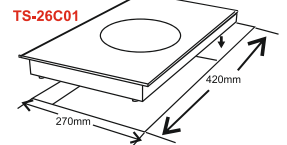

Buffer Induction

TS-22C01A
 Power : 2.2Kw
 Size : 302x374x80mm
 Cutout Size : 280x355mm

Buffer Induction

with
SCHOTT CERAN®
 GLASS

TS-26C01
 Power : 2.6Kw
 Size : 300x450x80mm
 Cutout Size : 270x420mm

TS-3503
 Power : 3.5Kw
 Size : 360x360x95mm
 Cutout Size : 338x338mm

TS-35C06
 Power : 3.5Kw
 Size : 350x435x150mm
 Cutout Size : 330x410mm

Buffer Induction

TS-20C08
 Power : 2Kw
 Size : 300x300x70mm
 Size of Control Box : 128x42mm

STELLA 德昕®

Commercial Inductions

TS-3501
Power : 3.5Kw
Size : 410x380x95mm

TS-3502
Power : 3.5Kw
Size : 410x380x135mm

TS-5006
Power : 5Kw
Size : 350x410x105mm

TS-30C01
Power : 3.0Kw
Size : ϕ 328xH90mm
Embedded Size : ϕ 318mm
Size of Control Box : 128x42mm

TS-21C02A
Power : 2.1Kw
Size : 400x300x40mm

DOUBLE INDUCTION

TS-34C01
Power : 3.4Kw
Size : 735x435x65mm
Cutout Size : 680x400mm

WITH
SCHOTT
CERAN®
GLASS

TS-32C01
Power : 3.2Kw
Size : 290x510x80mm
Cutout Size : 264x488mm

STELLA 德昕®

Commercial Kitchen Inductions