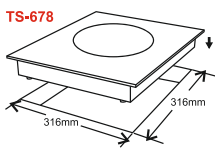

STELLA 德昕®

Commercial Inductions

Buffer Induction

TS-678
 Power : 2.2Kw
 Size : 316x316mm
 Size of Control Box : 128x42mm

Buffer Induction

with
SCHOTT CERAN®
 GLASS

TS-678 (with schott ceran glass)
 Power : 2.2Kw
 Size : 316x316mm
 Size of Control Box : 128x42mm

Buffer Induction

TS-22C01A
 Power : 2.2Kw
 Size : 302x374x80mm
 Cutout Size : 280x355mm

Buffer Induction

with
SCHOTT CERAN®
 GLASS

TS-26C01
 Power : 2.6Kw
 Size : 300x450x80mm
 Cutout Size : 270x420mm

TS-3503
 Power : 3.5Kw
 Size : 360x360x95mm
 Cutout Size : 338x338mm

TS-35C06
 Power : 3.5Kw
 Size : 350x435x150mm
 Cutout Size : 330x410mm

Buffer Induction

TS-20C08
 Power : 2Kw
 Size : 300x300x70mm
 Size of Control Box : 128x42mm

STELLA 德昕®

Commercial Inductions

TS-3501
Power : 3.5Kw
Size : 410x380x95mm

TS-3502
Power : 3.5Kw
Size : 410x380x135mm

TS-5006
Power : 5Kw
Size : 350x410x105mm

TS-30C01
Power : 3.0Kw
Size : ϕ 328xH90mm
Embedded Size : ϕ 318mm
Size of Control Box : 128x42mm

TS-21C02A
Power : 2.1Kw
Size : 400x300x40mm