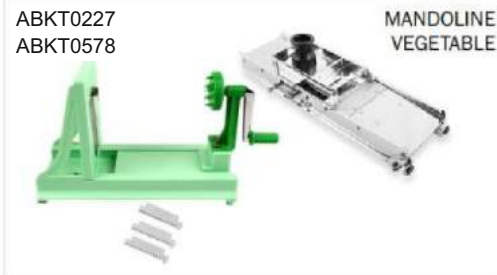

6PP  
12PP

BARBEQUE GRILL STICKS

ABKT0220

26CM

MEAT HAMMER SS

ABKT0227  
ABKT0578

MANDOLINE  
VEGETABLE

SLICER PLASTIC & SS